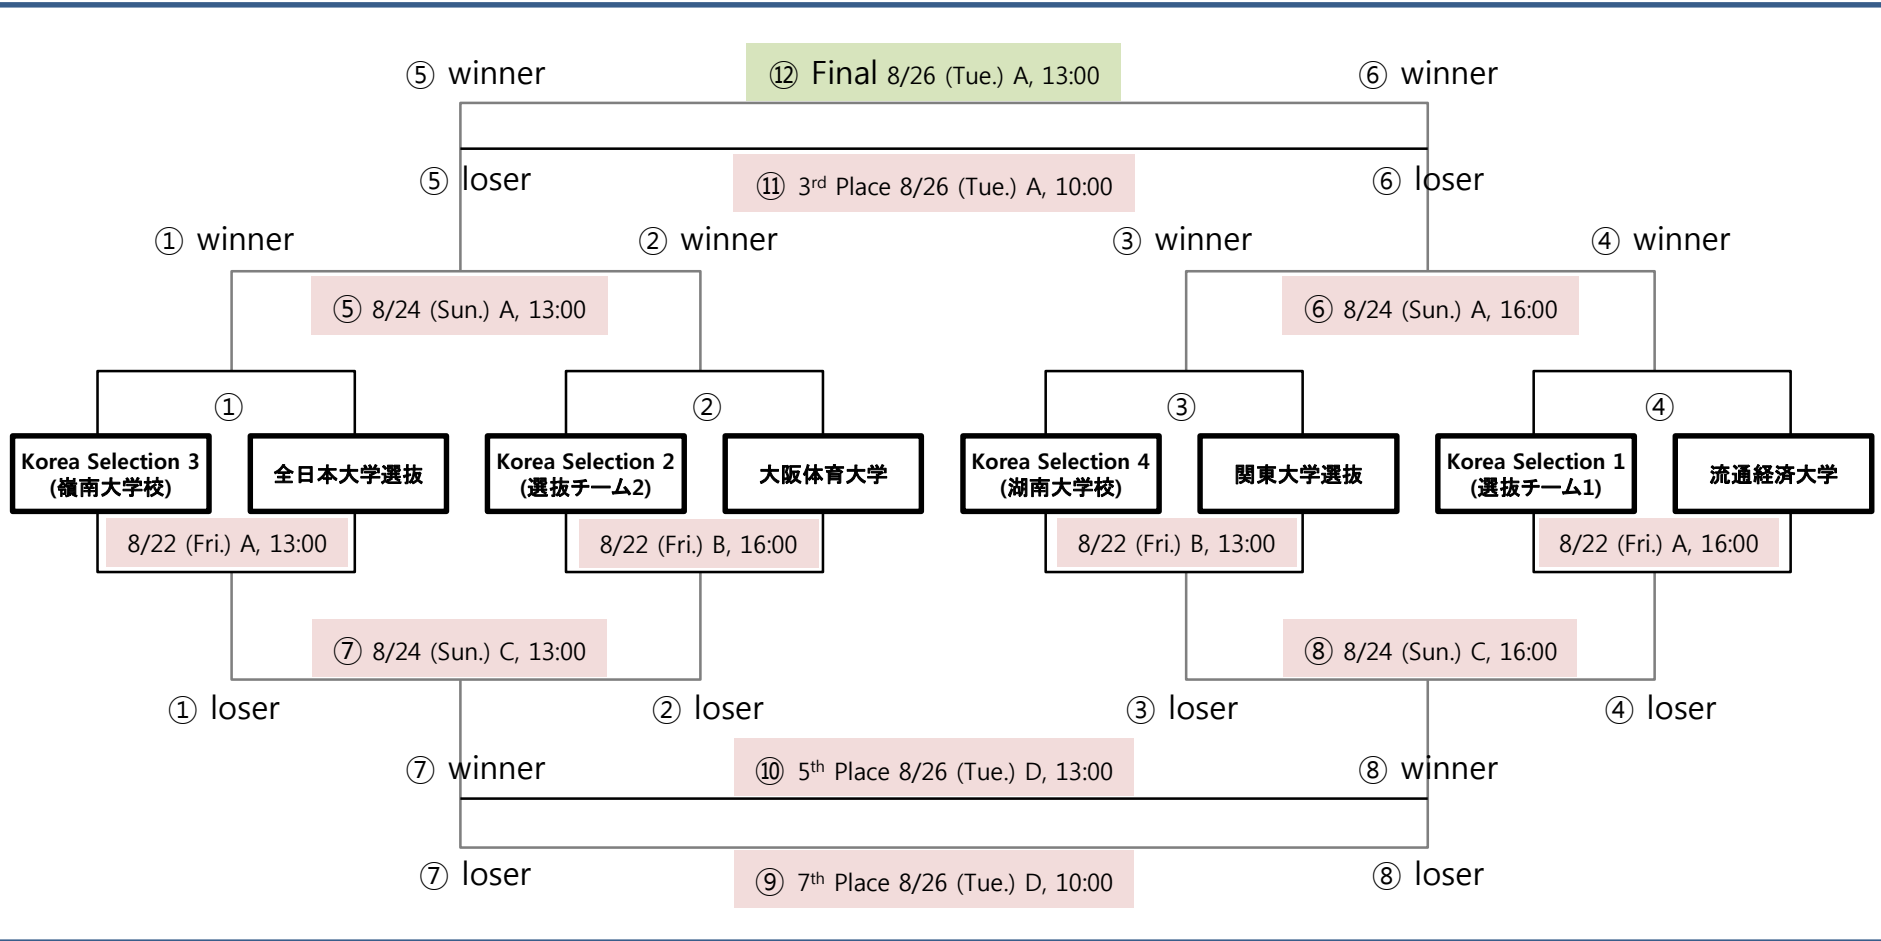

# 2014 Prominent University Soccer Tournament (Match Schedule)

Venue : A - Naju Stadium

B - Yeonggwang sportium

C - gochang Stadium

D - Gwangju World cup Sub Ground

\* In case draw in Final, 30min(composing 2 halves of 15min.) extra time and penalty Kick

\* Other matches don't have extra time but penalty Kick

## Match Schedule

22<sup>nd</sup> Aug.(Friday) : Tournament ①, ②, ③, ④

24<sup>th</sup> Aug.(Sunday) : Semi Final ⑤, ⑥ and Play off ⑦, ⑧

26<sup>th</sup> Aug.(Tuesday) : Play off ⑨, ⑩, ⑪ and Final ⑫