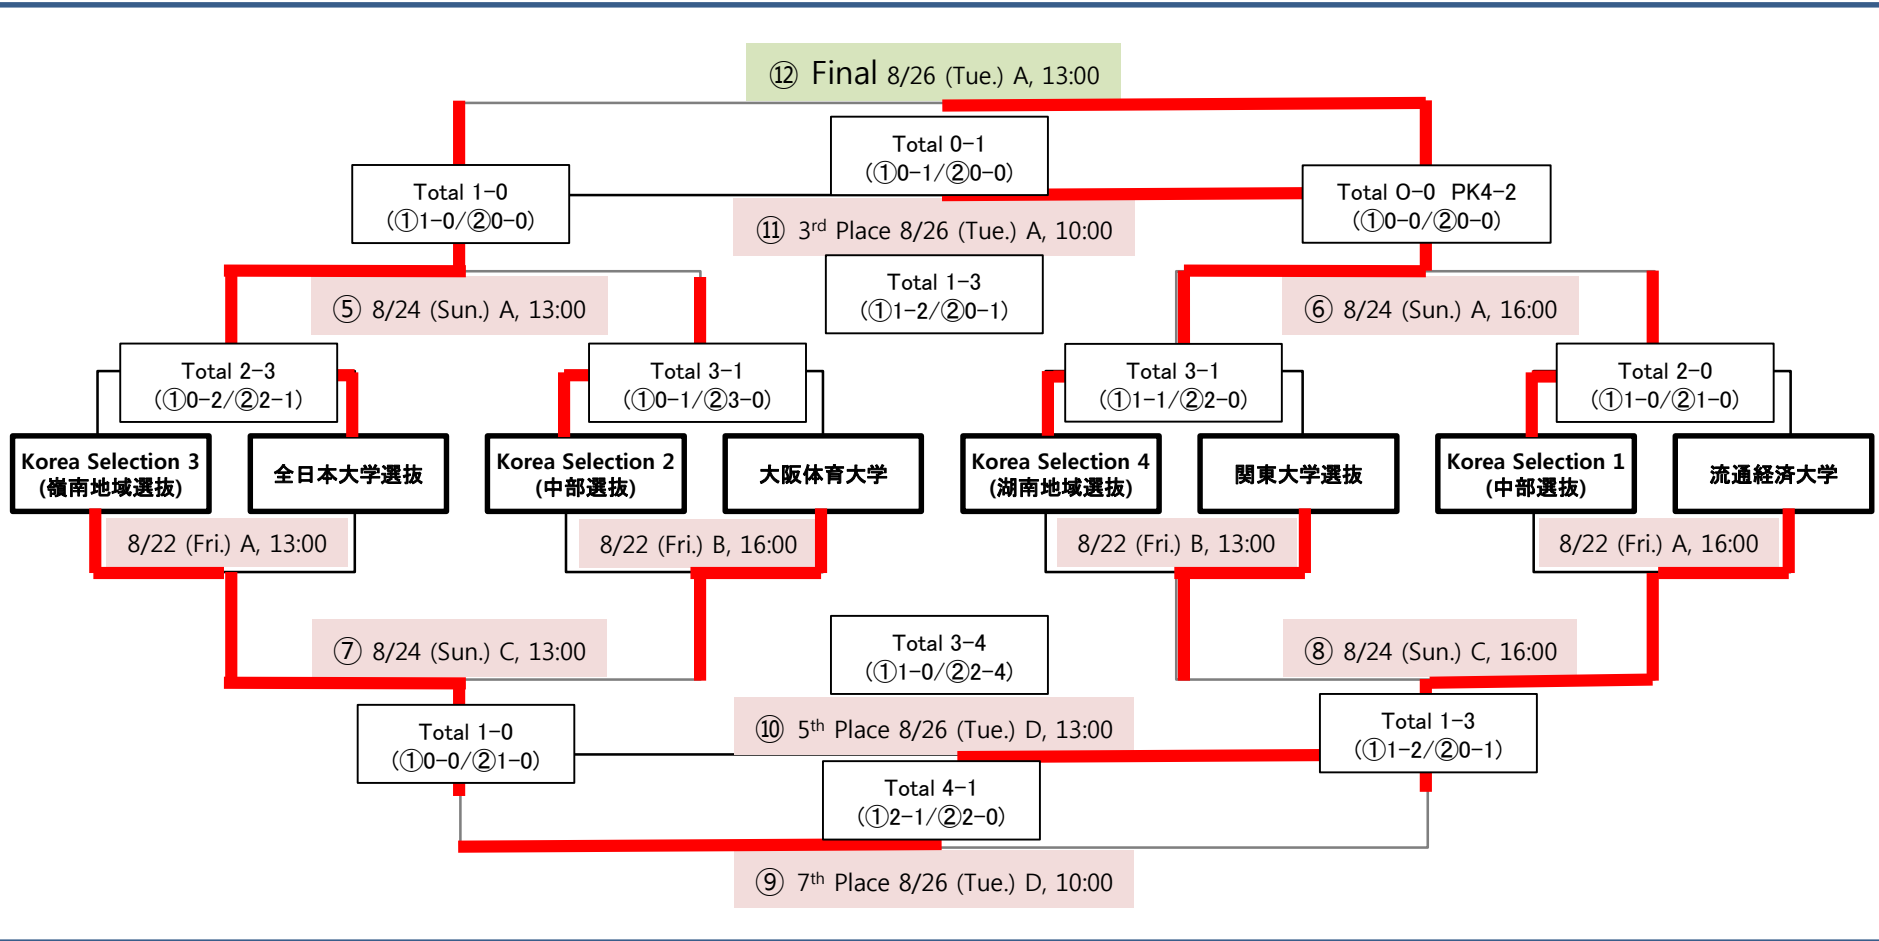

# 2014 Prominent University Soccer Tournament (Match Schedule)

Venue : A - Naju Stadium

B - Yeonggwang sportium

C - gochang Stadium

D - Gwangju World cup Sub Ground

\* In case draw in Final, 30min(composing 2 halves of 15min.) extra time and penalty Kick

\* Other matches don't have extra time but penalty Kick

## Ranking

The 1st Place : Korea 4 / The 2nd Place : 全日本大学選抜 / The 3rd Place : Korea 1

The 4th Place : Korea 2 / The 5th Place : 流通経済大学 / The 6th Place : Korea 3

The 7th Place : 大阪体育大学 / The 8th Place : 関東大学選抜